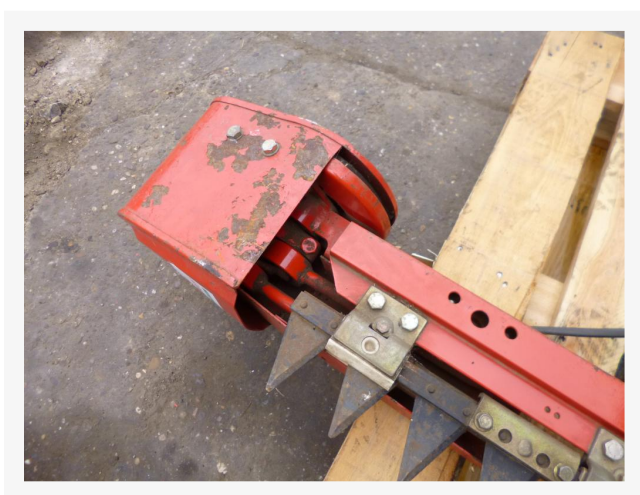

Ziegler Electric rape side knife

Electric side knife with mounting brackets

Please call us on **+44 (0) 1827 880088** for further information

Front Left Tyre

Front Right Tyre

Rear Left Tyre

Rear Right Tyre

Power --kw --hp

Top Speed -- kph / -- mph