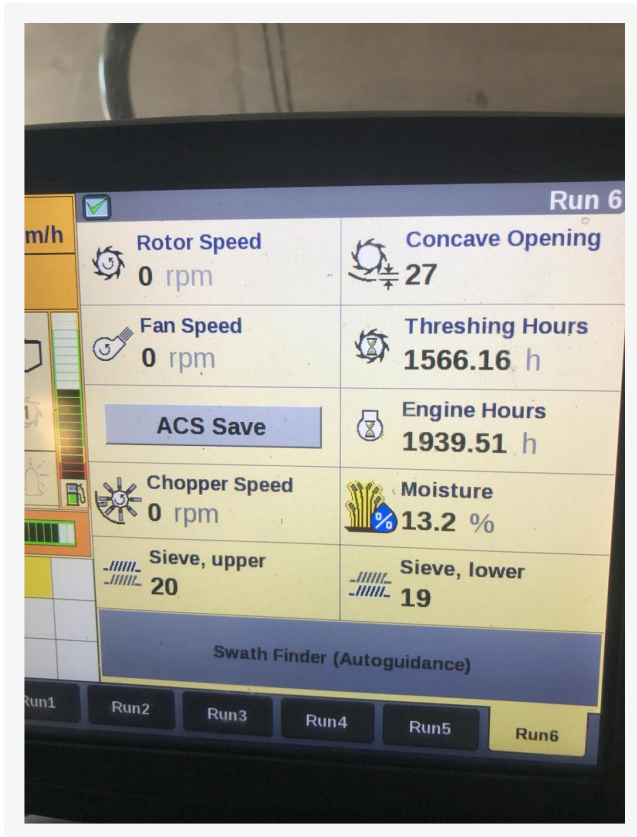

Startin

CASE IH AXIAL FLOW 9230 4X4 35' VARIO HEADER

Please call us on +44 (0) 1827 880088 for further information

1953 Engine Hours 1566 Rotor hours

Brand	Case IH
Drive	4wd
Hours	1953
First Reg.	Jul 2012
Front Left Tyre	900/60 R 32 GOODYEAR
Front Right Tyre	900/60 R 32 GOODYEAR
Rear Left Tyre	600/65 R 28 GOODYEAR
Rear Right Tyre	600/65 R 28 GOODYEAR
Power	426kw 571hp
Top Speed	-- kph / -- mph