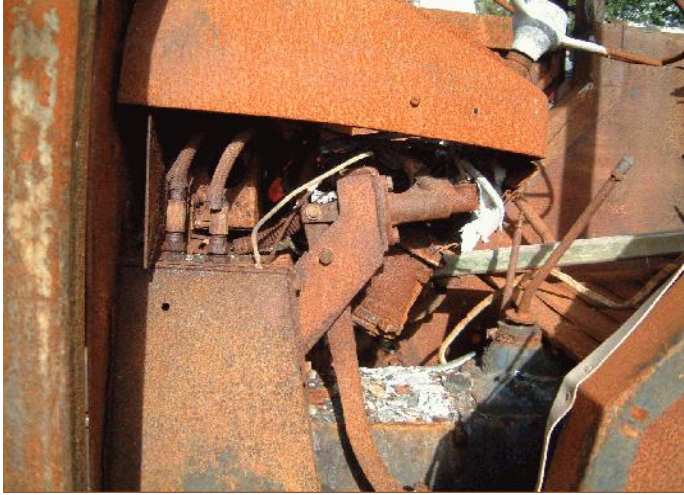

Startin Tractors

Startin Tractors Limited Twycross Warwickshire England CV9 3PW
Tel: +44 (0)1827 880088 Fax: +44 (0)1827 880572
Website: <http://www.startintractors.co.uk> E-Mail: sales@startintractors.co.uk