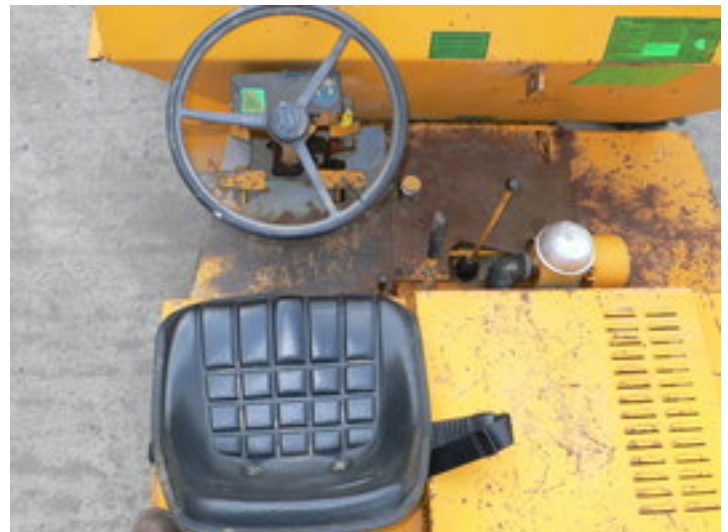

DUMPER BENFORD 150 DUMPER

Front tyres 7.5-16 GOODYEAR 95%

Rear tyres 6.0-16 GOODYEAR 80%

Cab: ROLL BAR

Startin Tractors Limited Twycross Warwickshire England CV9 3PW

Tel: +44 (0)1827 880088 Fax: +44 (0)1827 880572