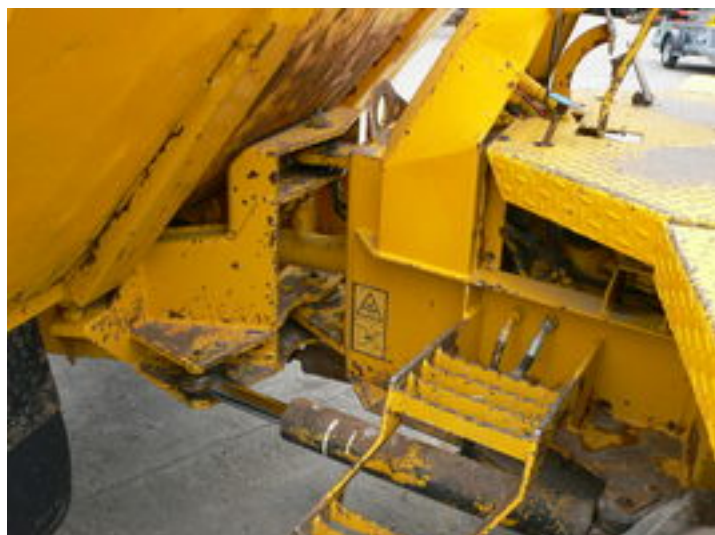

DUMPER THWAITES MACH 055/2

Hours: 2288

Front tyres 12.5/80-18 90%

Rear tyres 12.5/80-18 90%

Startin Tractors Limited Twycross Warwickshire England CV9 3PW

Tel: +44 (0)1827 880088 Fax: +44 (0)1827 880572

Website: <http://www.startintractors.co.uk> E-Mail: sales@startintractors.co.uk